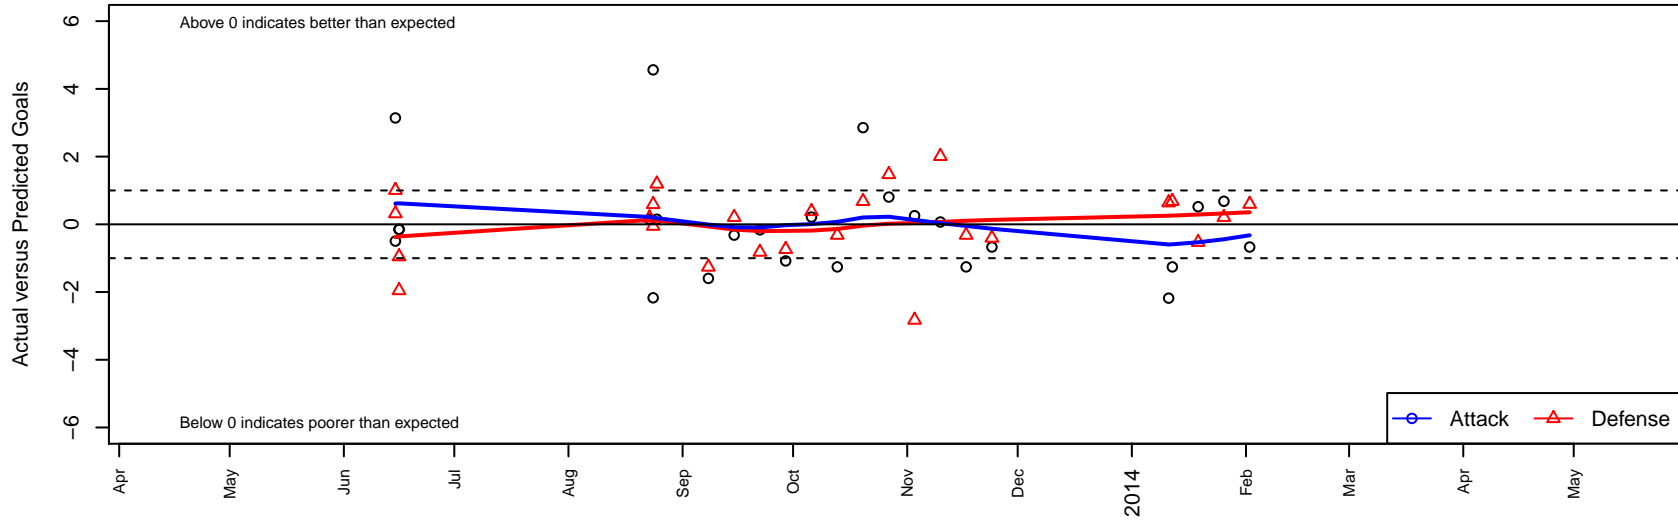

Mercer Island FC Warriors B97

Mercer Island FC
 Mercer Island, WA
 B97 total strength=1435
 attack=8.99 defense=9.1
 fall league = NPSL B16D1
 notes= Zafari 2013
 alt names used:
 MIFC Warriors B97
 MI FC Warriors 97
 MIFC Warriors
 MI FC WARRIORS 97 324/ZAFARI
 MIFC Warriors
 MI FC Warriors 97
 MI FC WARRIORS 97 324/ZAFARI
 MI FC Warrior's '97
 MIFC Warriors '97

Venues played:
 Rainier Challenge Copa U16
 Sky River BU15-16
 NPSL B16D1
 Founders Cup B97

Mercer Island FC Warriors B97
 Dots are actual minus expected GF (blue circles) and GA (red triangles).
 Blue line is smoothed change in attack strength. Red is smoothed change in defense strength.